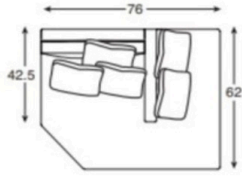

LTD5220-63 | LAF Drop Back Love Seat
 W 84.5 D 62 H 36.5
 Inside: W 71.5 D 49.5 H 16.5
 Seat: H 20 Arm: H 30.5
 5 Standard Throw Pillows:
 (1) 26 x 26, (1) 24 x 24, (3) 22 x 22

LTD5220-86R | RAF End Bumper
 W 76 D 62 H 36.5
 Inside: W 44.5 D 48.5 H 16.5
 Seat: H 20 Arm: H 30.5
 5 Standard Throw Pillows:
 (1) 26 x 26, (1) 24 x 24, (3) 22 x 22

Back Cushion: Fiber Down

Dimensions:

LTD5220-63

Outside: W84" x D62" x H36.5"

Inside: W71.5" x D49.5" x H16.5"

LTD5220-86R

Outside: W76" x D62" x H36.5"

Inside: W44.5" x D48.5" x H16.5"

Seat: H20"

Arm: H30.5"

Throw Pillow Qty. and Size

(2) 26 x 26 Fabric: 90262L25

(2) 24 x 24 Fabric: 71796L45

(2) 22 x 22 Fabric: 52015L25

(2) 22 x 22 Fabric: 62074L26

(2) 22 x 22 Fabric: 71687L15